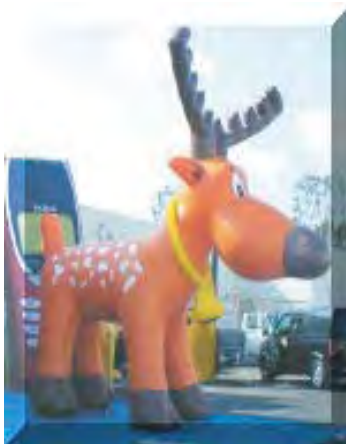

HOLIDAY INFLATABLES DISCOUNT PRICING

Santa Claus

- 15ft \$2500.00
- 20ft \$3100.00
- 25ft \$3700.00

Candy Canes

- 15ft \$2200.00
- 20ft \$2400.00
- 25ft \$2600.00

Snow Man

- 15ft \$2500.00
- 20ft \$3000.00
- 25ft \$3700.00

Reindeer

- 15ft \$2500.00
- 20ft \$3100.00
- 25ft \$3800.00

Christmas Trees

- 15ft \$2500.00
- 20ft \$3000.00
- 25ft \$3700.00

*All pricing includes Digital Graphics, 7.5 oz Vinyl Construction, Air Blower, Tie-Downs, Storage/Carry Bag, 1-year Warranty.